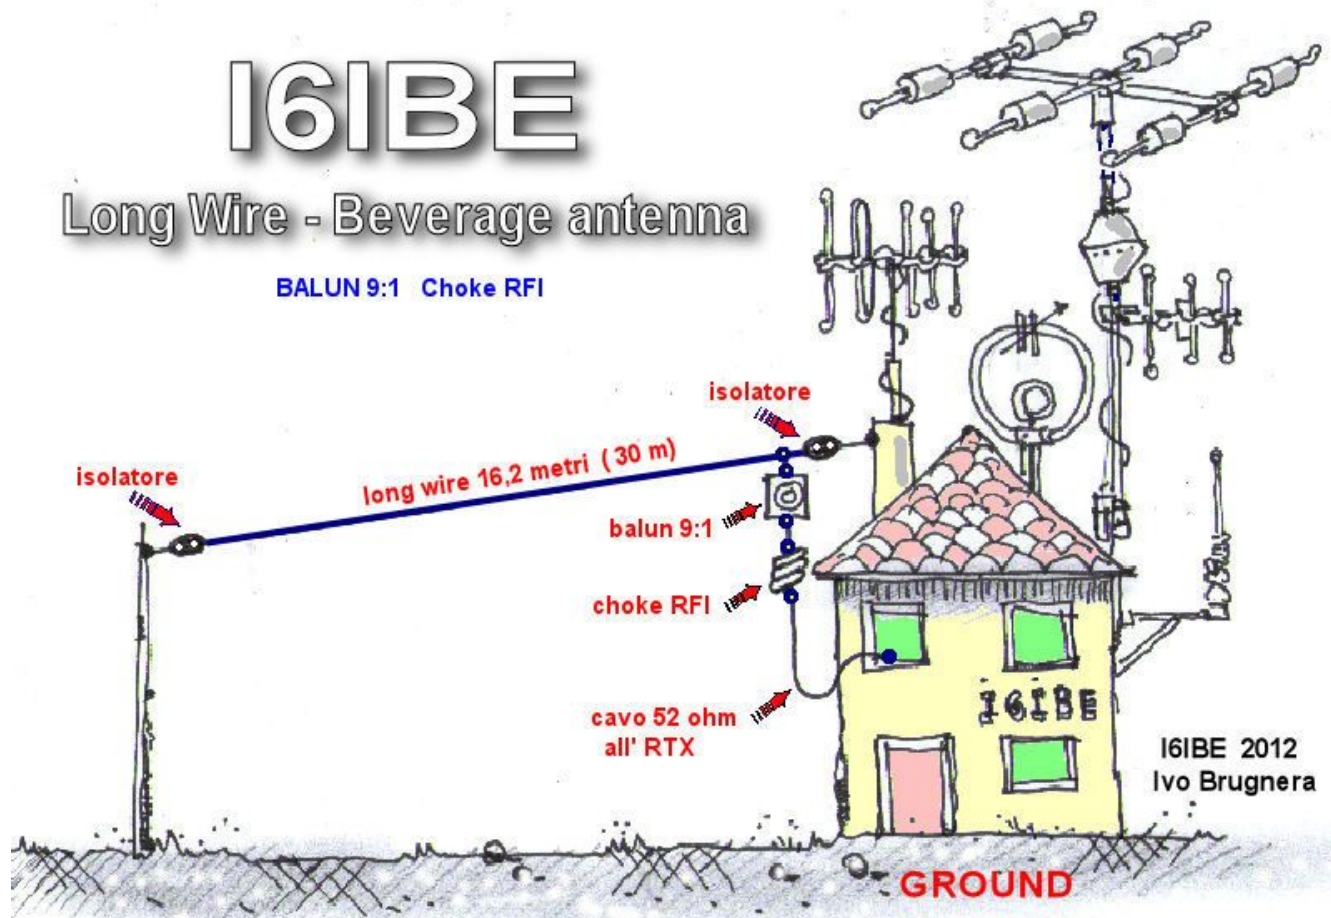

The original machine comes with a small antenna can not receive HF, **HF antenna length should be at least 7 meters preferably greater than 10 meters, or can not receive HF.**

Using the following method can improve the receiving of the antenna (For reference) The antenna is suitable for both UV and HF

<http://www.radioamatoripeligni.it/i6ibe/balun9a1/balun9a1.htm>

I6IBE

Long Wire - Beverage antenna

BALUN 9:1 Choke RFI

线长 (米)	Wire Length Feet	1.8 MHz	3.7 MHz	5.3 MHz	7.1 MHz	10.1 MHz	14.2 MHz	18.1 MHz	21.2 MHz	24.9 MHz	28.5 MHz	50.1 MHz
53.3	175	1.2	1.6	1.1	1.1	1.1	1.8	1.3	1.6	1.7	1.2	1.5
51.5	169	1.4	1.2	1.2	1.2	1.2	2.1	1.4	1.4	1.5	1.2	1.1
49.4	162	1.4	1.5	1.7	1.3	1.6	1.8	1.9	1.1	1.5	1.7	1.5
44.5	146	1.7	1.5	1.4	1.4	2.4	1.5	1.3	1.2	1.4	1.5	1.5
41.1	135	2.0	1.4	1.3	1.8	1.6	2.0	2.0	1.7	1.5	1.6	1.3
37.8	124	<u>1.3</u>	<u>1.3</u>	<u>1.2</u>	<u>1.3</u>	<u>1.7</u>	<u>1.6</u>	<u>1.8</u>	<u>1.6</u>	<u>1.4</u>	<u>1.1</u>	<u>1.4</u>
29.9	98	1.8	1.7	1.4	1.7	2.3	1.9	1.4	1.2	1.7	1.2	1.2
26.8	88	1.8	2.2	1.7	2.3	1.9	1.3	2.0	1.8	1.4	1.5	1.5
21.9	72	2.0	2.0	1.4	1.2	1.2	1.9	1.9	1.5	1.1	1.5	1.1
18	59	1.6	1.6	1.3	1.5	2.0	1.5	2.0	1.1	1.7	1.2	1.5
16	52.5	<u>1.6</u>	<u>1.4</u>	<u>1.2</u>	<u>1.1</u>	<u>1.5</u>	<u>1.1</u>	<u>1.9</u>	<u>1.2</u>	<u>1.1</u>	<u>1.7</u>	<u>1.1</u>
14.9	49	1.5	1.3	1.4	2.4	2.4	1.3	1.6	1.6	1.4	1.7	1.5
13.4	44	3.0	1.2	1.5	2.1	2.1	1.7	1.3	1.7	1.6	1.1	1.2
11	36	2.2	1.2	1.3	1.3	1.3	2.0	1.6	1.2	1.7	1.6	1.5
8.8	29	3.0	1.3	1.3	1.2	1.2	2.1	2.0	1.3	1.2	1.6	1.3
7.3	24	3.2	1.7	1.6	1.6	1.6	1.4	2.1	1.8	1.3	1.2	1.4