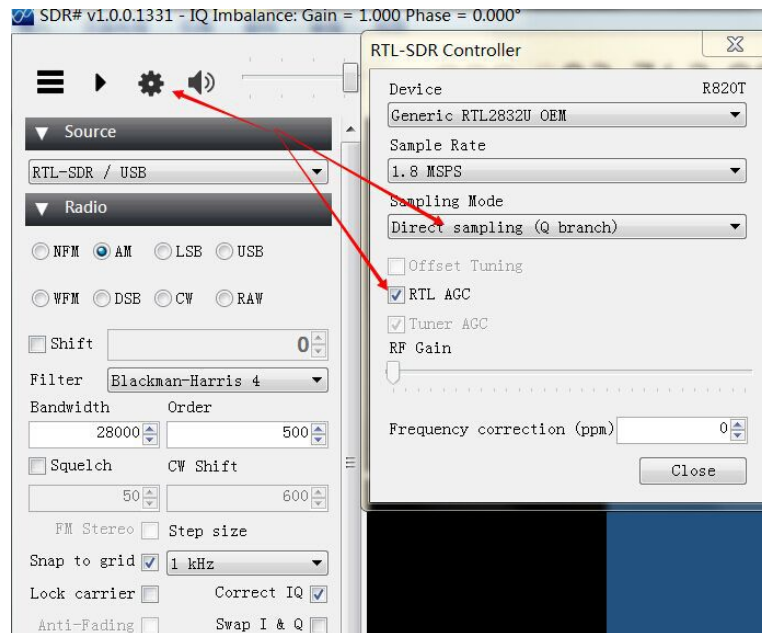

The original machine comes with a small antenna can not receive HF, **HF antenna length should be at least 7 meters preferably greater than 10 meters, or can not receive HF.**

Using the following method can improve the receiving of the antenna (For reference) The antenna is suitable for both UV and HF

<http://www.radioamatoripeligni.it/i6ibe/balun9a1/balun9a1.htm>

I6IBE

Long Wire - Beverage antenna

BALUN 9:1 Choke RFI

线长 (米)	Wire Length Feet	1.8 MHz	3.7 MHz	5.3 MHz	7.1 MHz	10.1 MHz	14.2 MHz	18.1 MHz	21.2 MHz	24.9 MHz	28.5 MHz	50.1 MHz
53.3	175	1.2	1.6	1.1	1.1	1.1	1.8	1.3	1.6	1.7	1.2	1.5
51.5	169	1.4	1.2	1.2	1.2	1.2	2.1	1.4	1.4	1.5	1.2	1.1
49.4	162	1.4	1.5	1.7	1.3	1.6	1.8	1.9	1.1	1.5	1.7	1.5
44.5	146	1.7	1.5	1.4	1.4	2.4	1.5	1.3	1.2	1.4	1.5	1.5
41.1	135	2.0	1.4	1.3	1.8	1.6	2.0	2.0	1.7	1.5	1.6	1.3
37.8	124	<u>1.3</u>	<u>1.3</u>	<u>1.2</u>	<u>1.3</u>	<u>1.7</u>	<u>1.6</u>	<u>1.8</u>	<u>1.6</u>	<u>1.4</u>	<u>1.1</u>	<u>1.4</u>
29.9	98	1.8	1.7	1.4	1.7	2.3	1.9	1.4	1.2	1.7	1.2	1.2
26.8	88	1.8	2.2	1.7	2.3	1.9	1.3	2.0	1.8	1.4	1.5	1.5
21.9	72	2.0	2.0	1.4	1.2	1.2	1.9	1.9	1.5	1.1	1.5	1.1
18	59	1.6	1.6	1.3	1.5	2.0	1.5	2.0	1.1	1.7	1.2	1.5
16	52.5	<u>1.6</u>	<u>1.4</u>	<u>1.2</u>	<u>1.1</u>	<u>1.5</u>	<u>1.1</u>	<u>1.9</u>	<u>1.2</u>	<u>1.1</u>	<u>1.7</u>	<u>1.1</u>
14.9	49	1.5	1.3	1.4	2.4	2.4	1.3	1.6	1.6	1.4	1.7	1.5
13.4	44	3.0	1.2	1.5	2.1	2.1	1.7	1.3	1.7	1.6	1.1	1.2
11	36	2.2	1.2	1.3	1.3	1.3	2.0	1.6	1.2	1.7	1.6	1.5
8.8	29	3.0	1.3	1.3	1.2	1.2	2.1	2.0	1.3	1.2	1.6	1.3
7.3	24	3.2	1.7	1.6	1.6	1.6	1.4	2.1	1.8	1.3	1.2	1.4